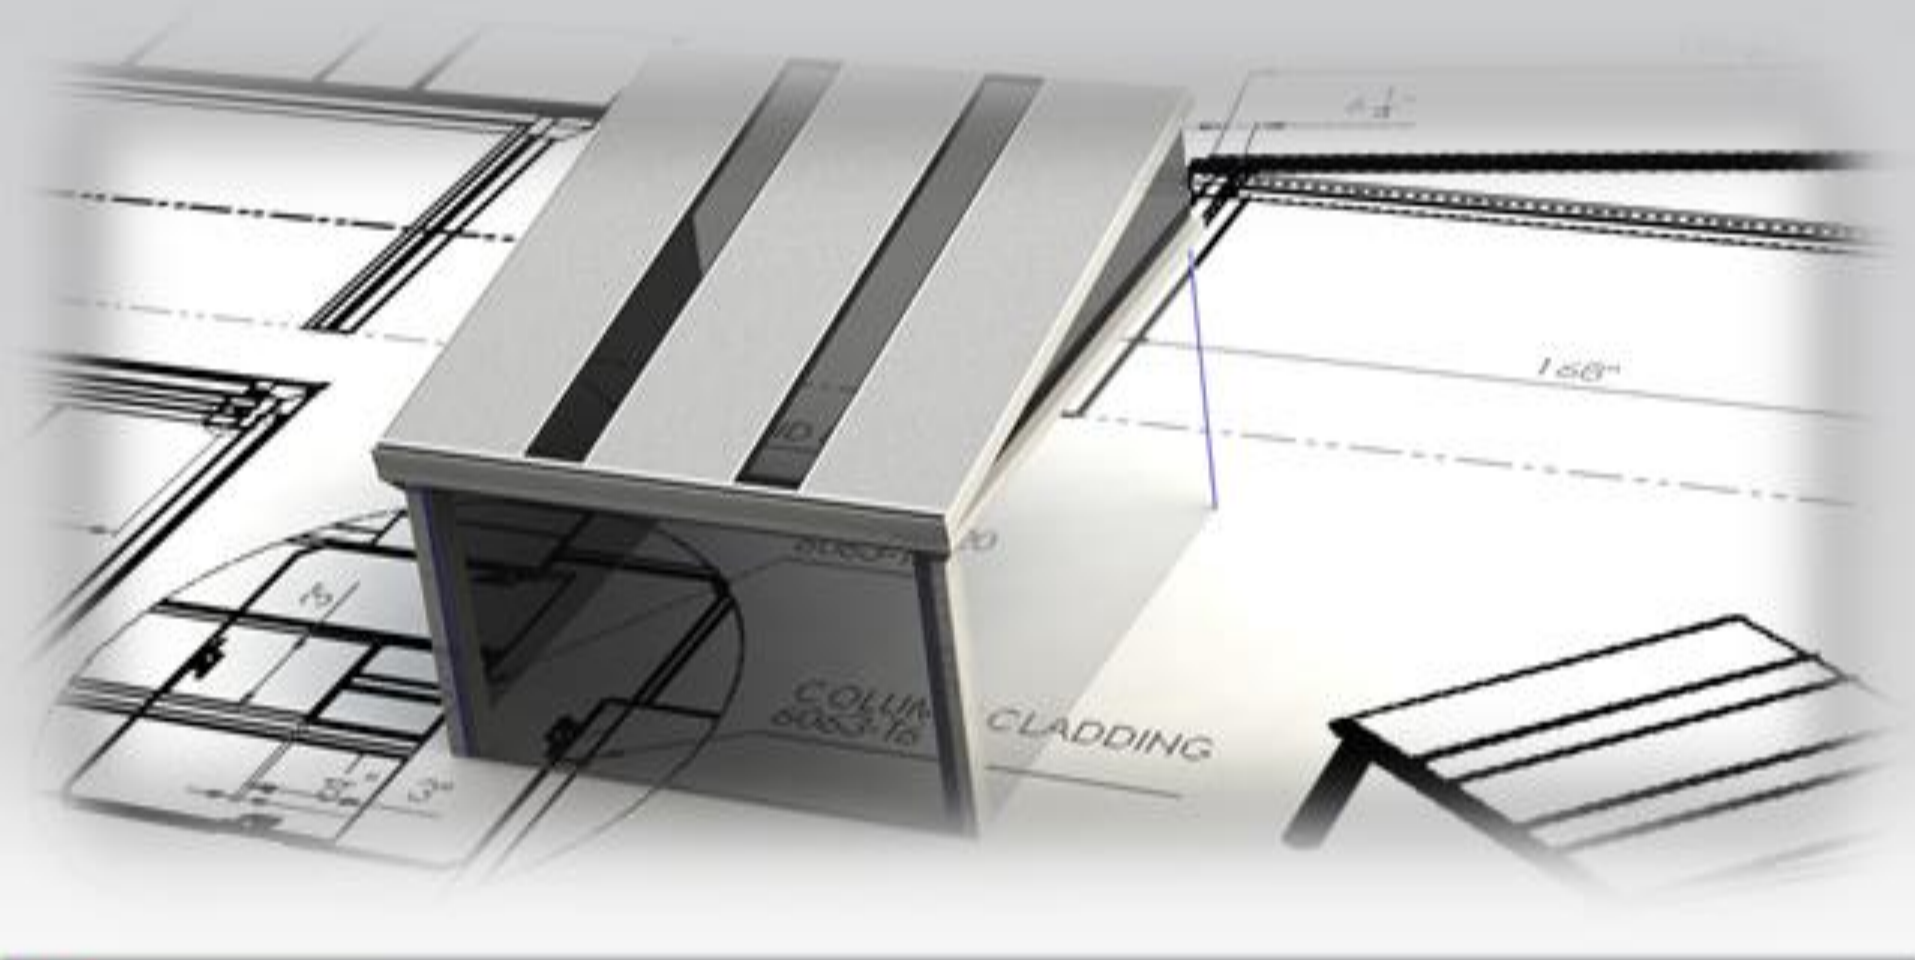

 **LifeRoom**

Your life. Your room.

LifeRoom
BY FOUR SEASONS

Manufactured With High-Quality Structural Aluminum

LifeRoom is made to exacting standards using the highest quality structural aluminum available today. Structural aluminum is lightweight in nature, but allows for **LifeRoom's** unique design, not attainable by total steel construction, yet strong enough to withstand all the elements.

ICC-ES Evaluated And Certified

ICC-ES is the United State's leading evaluation service for innovative building materials, components and systems.

ICC-ES has evaluated and certified that the materials used to construct the LifeRoom have met the requirements that are necessary for building codes and technical standards.