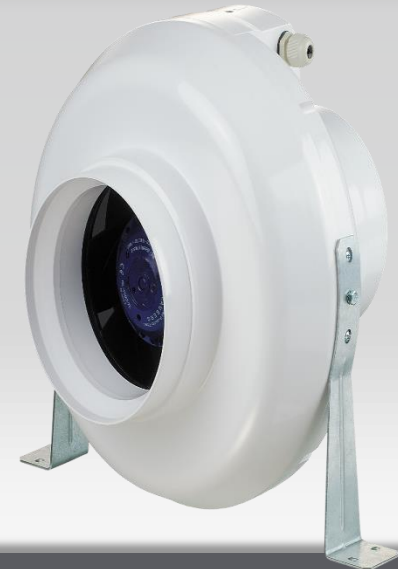

Soft Breeze Technology