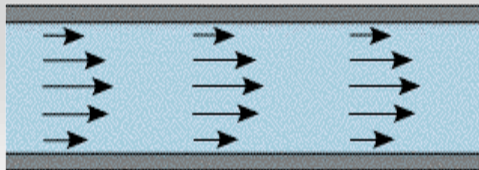

Laminar

One added benefit is that air movement hinders the ability of flying pests, just one more way that the **LifeRoom** protects you as you enjoy your outdoors.