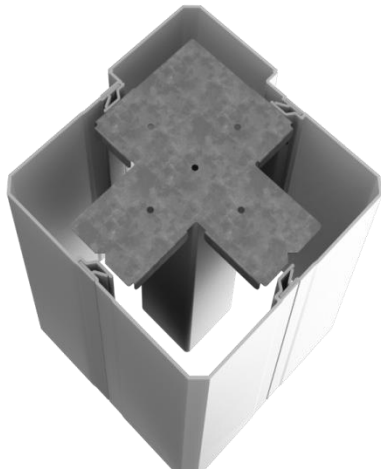

 **LifeRoom**

Your life. Your room.

LifeRoom
BY FOUR SEASONS

Manufactured With High-Quality Structural Aluminum

LifeRoom is made to exacting standards using the highest quality structural aluminum available today. Structural aluminum is lightweight in nature, but allows for **LifeRoom's** unique design, not attainable by total steel construction, yet strong enough to withstand all the elements.