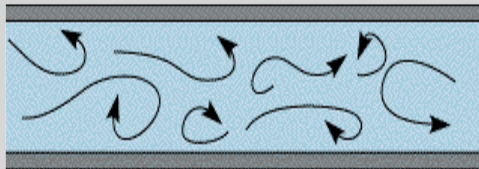

SunTex 80 Mesh
(Black)

SunTex 95 Mesh
(White)

Smooth Glide Motorized Screens

LifeRoom's Soft Breeze Technology begins with its unique in-line fan system that keeps the air moving evenly and gently to keep you cooler on the warmest of days.

The fan system delivers laminar air flow which directs the air from the front of the room right to the back without interruption. Which means that wherever you stand in the **LifeRoom**, you'll be sure to get your "share of the air!"